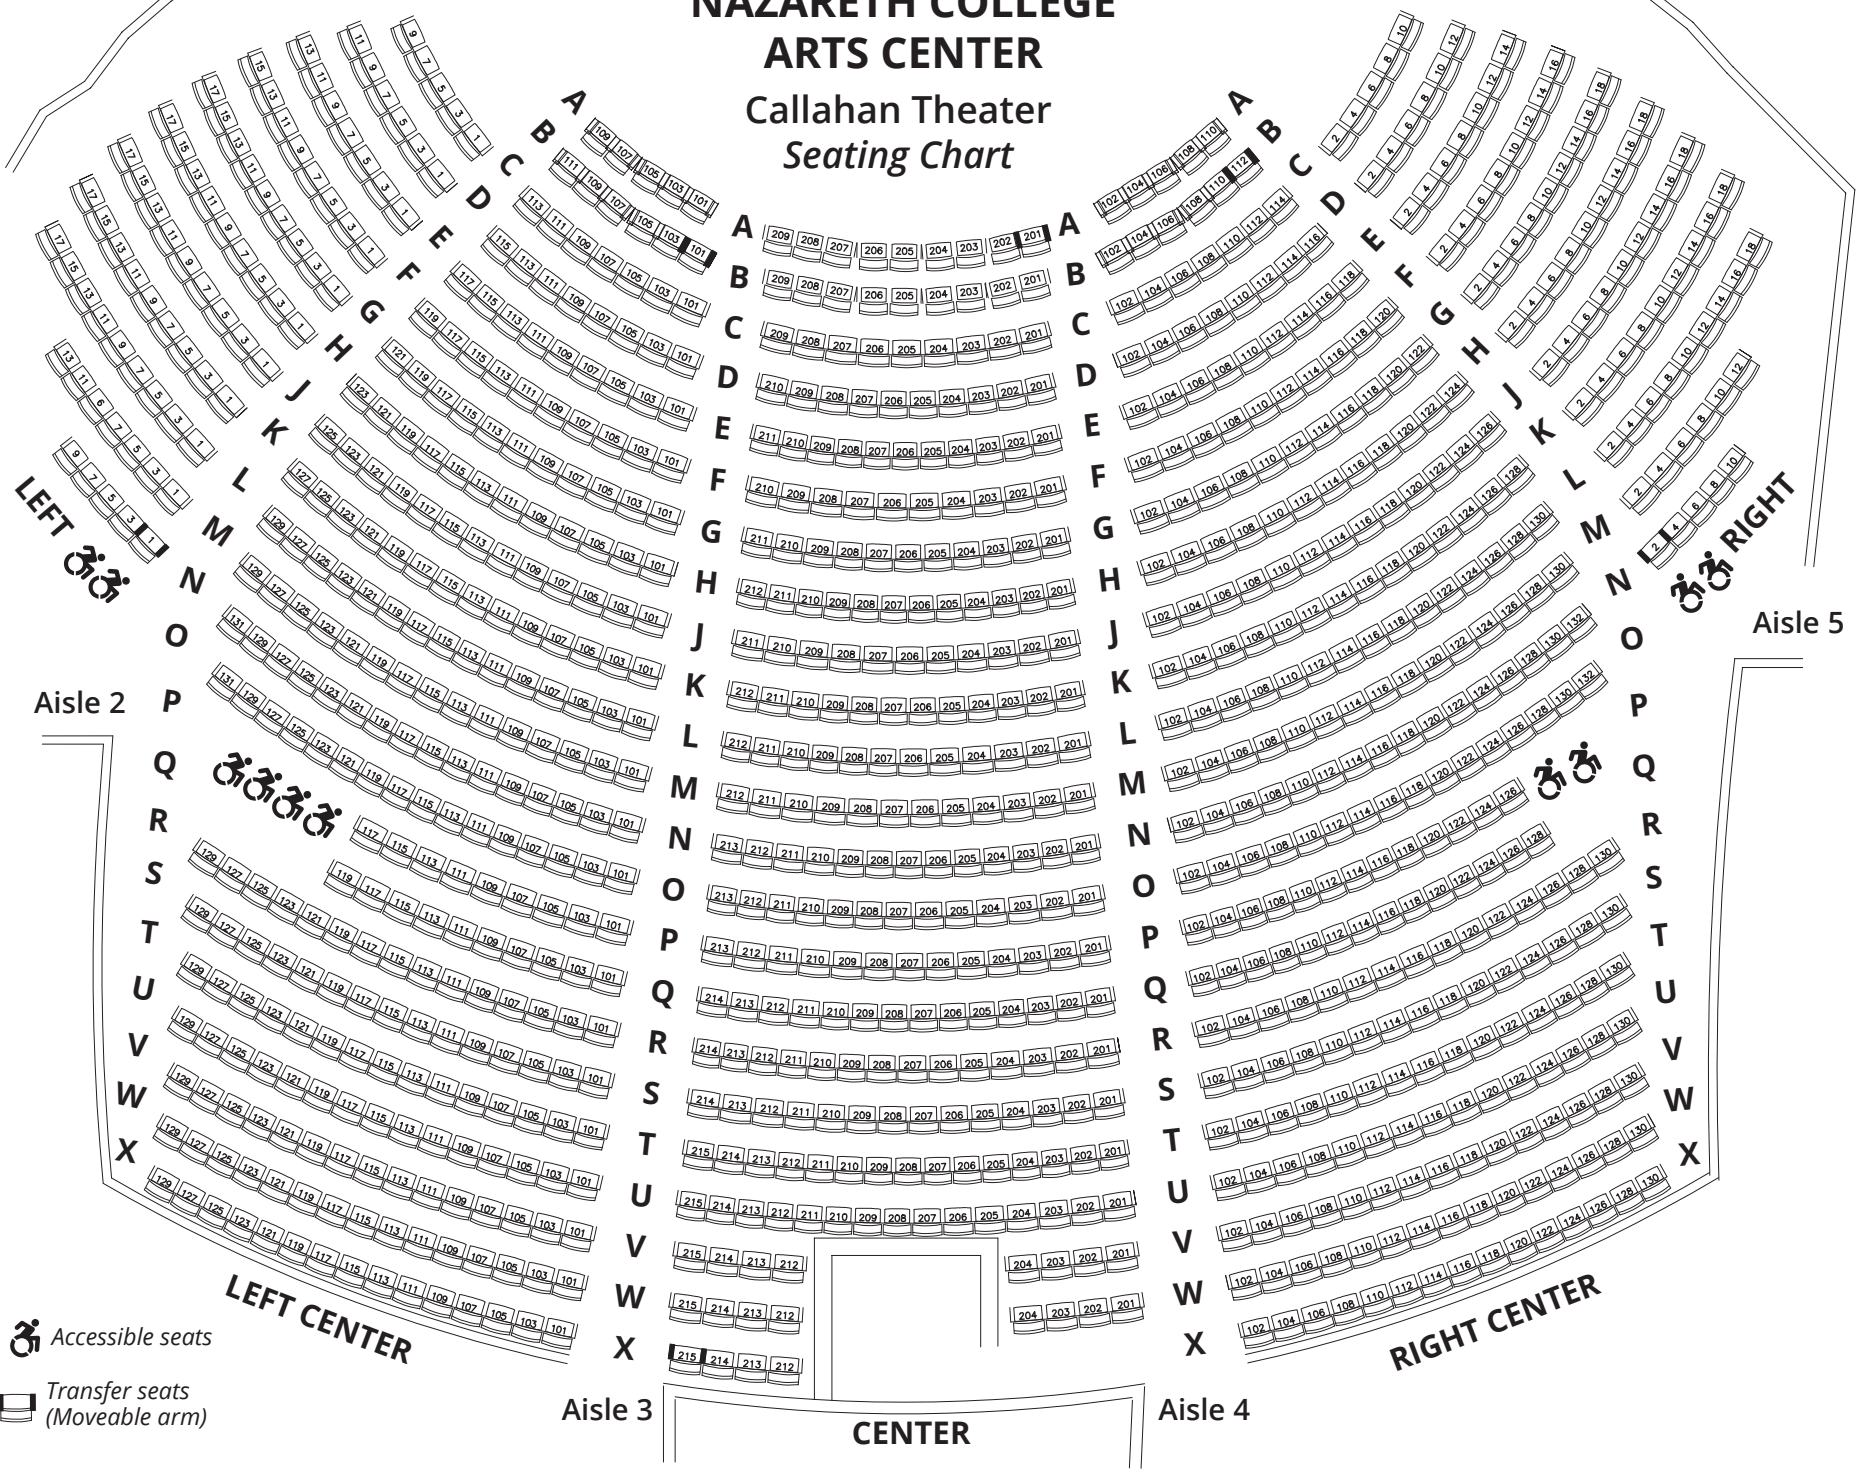

# NAZARETH COLLEGE ARTS CENTER Callahan Theater Seating Chart

 Accessible seats  
 Transfer seats  
 (Moveable arm)

Aisle 3

CENTER

Aisle 4

Aisle 5