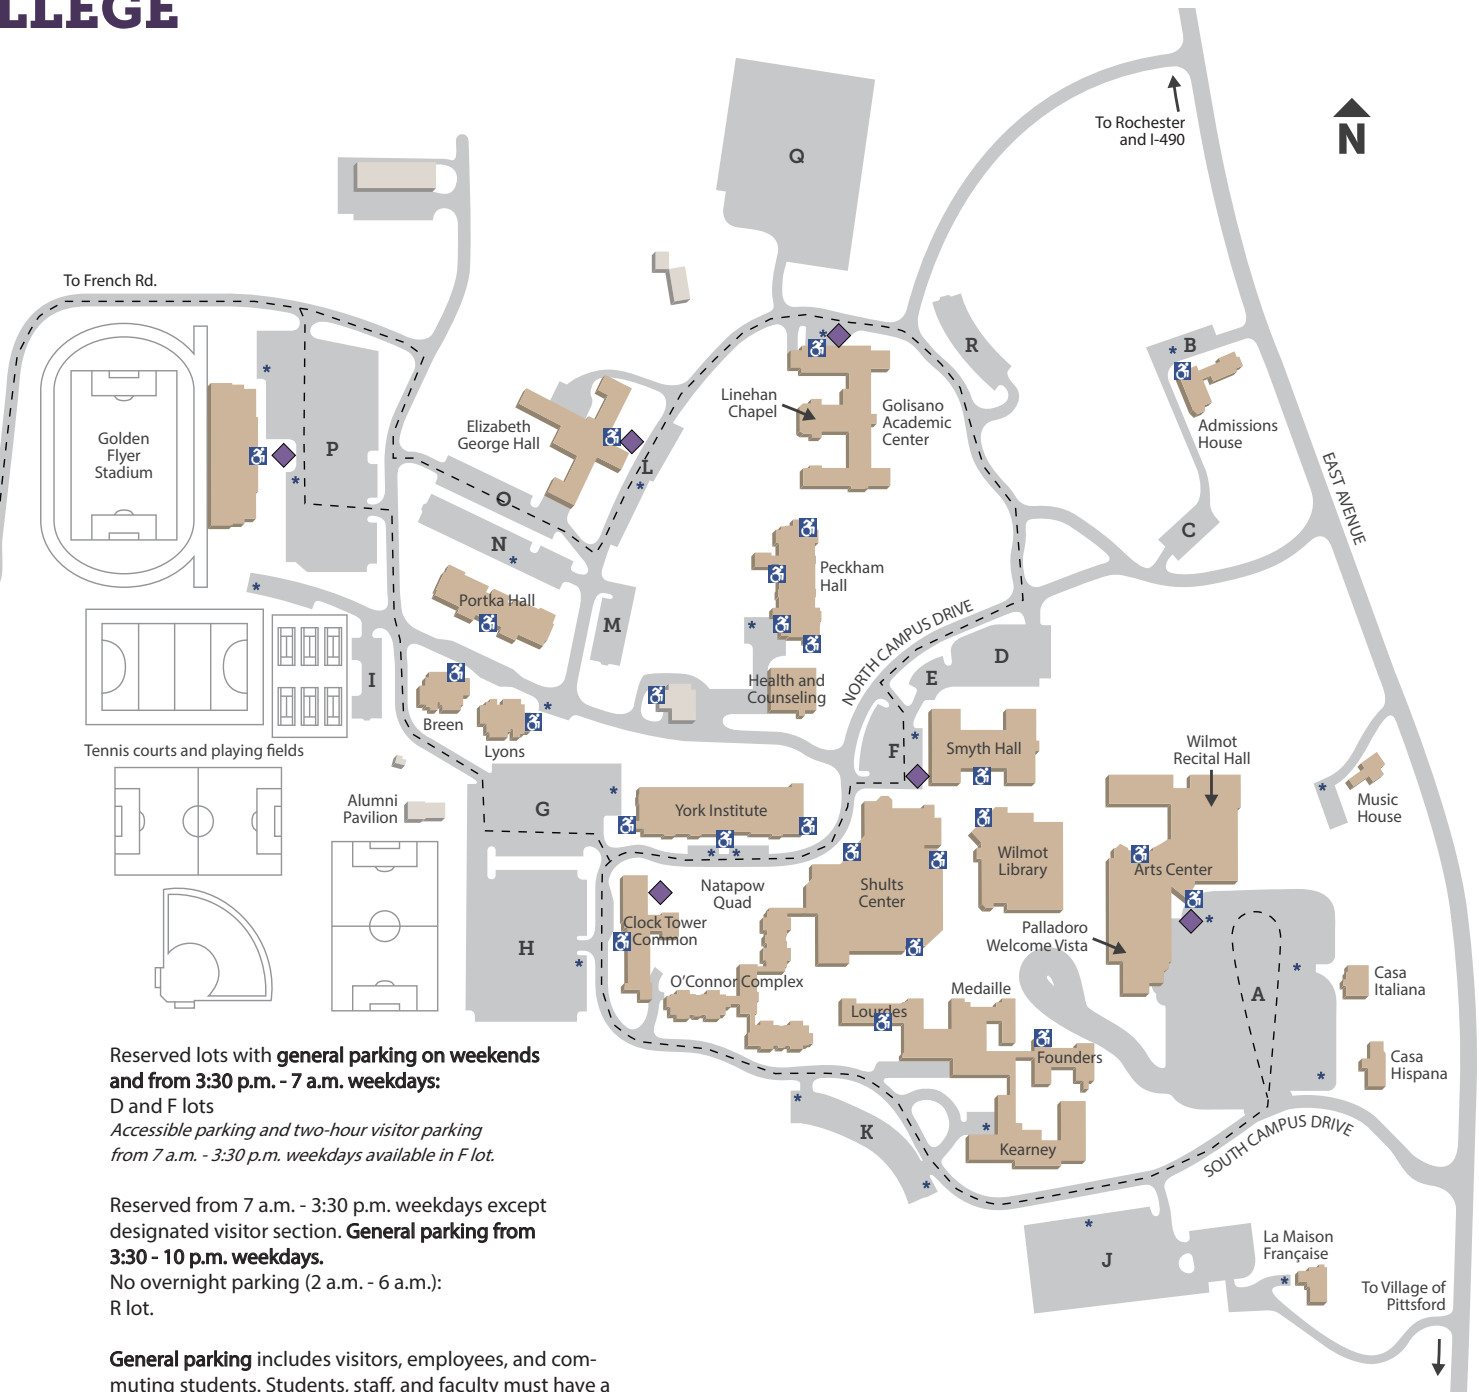

NAZARETH COLLEGE

Campus Map

- Academic Building
- Parking Lot
- Accessible Entrance
- Accessible Parking Spaces
- Shuttle Route
- Shuttle Stop
Shuttle van runs from 6 a.m. to 9 p.m., Monday through Thursday, and to 8 p.m. on Fridays, all days that classes are in session.

To Sisters of St. Joseph Motherhouse and Pittsford Village Estates stops
To Monroe Ave., Rte. 31
To East Ave., Rte. 96

Parking Areas

General Parking except where designated.
No overnight parking (2 a.m. - 6 a.m.):
A, C, G, M, Q* lots
*No resident student parking.

Resident student and general parking:
H, L, and P lots

Resident Student Parking Only:
I, J, K, N, O lots

Reserved for **faculty** (24 hours):
E lot

Reserved lots with **general parking on weekends and from 3:30 p.m. - 7 a.m. weekdays:**
D and F lots
Accessible parking and two-hour visitor parking from 7 a.m. - 3:30 p.m. weekdays available in F lot.

Reserved from 7 a.m. - 3:30 p.m. weekdays except designated visitor section. **General parking from 3:30 - 10 p.m. weekdays.**
No overnight parking (2 a.m. - 6 a.m.):
R lot.

General parking includes visitors, employees, and commuting students. Students, staff, and faculty must have a **valid permit**, which can be obtained from Campus Safety.